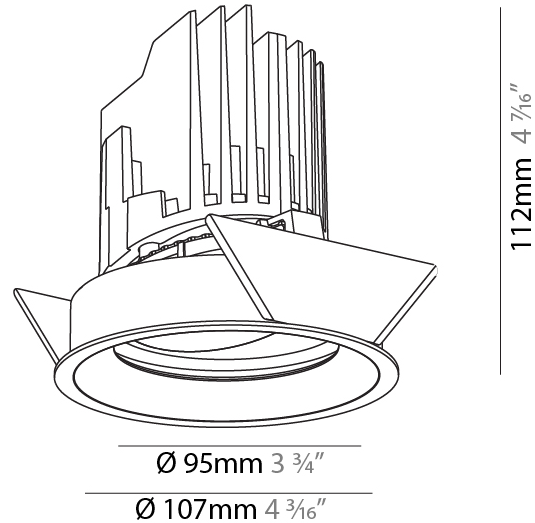

### PHYSICAL

Shape: Round  
 Diameter (mm): 107  
 Diameter (in): 4 3/16  
 Height (mm): 112  
 Height (in): 4 7/16  
 Ceiling Thickness (mm): 10 / 12.5 / 15 / 25  
 Ceiling Thickness (in): 3/8 or 1/2 or 9/16 or 1  
 Min. Recessing Depth (mm): 130  
 Min. Recessing Depth (in): 5 1/8  
 Light Distribution: Adjustable / Downlight  
 Weight (kg): 0.609  
 Weight (lbs): 1.34  
 Fixture Finish: SSR / BKV / CWI / CRY / HAB / UFT / ITA / RUA / FTG / MYG / LOD / PUS / FRO / FUP / KIA / POP / BLS / SPG / MEY / GOH / GUM / CHC / COM / ABZ / JAG / OBR / MOS / ROR  
 Fixture Material: Aluminum Die Cast  
 Cut-out Measurements:  $\square$  111mm / 4 3/8"  
 Upon Request: Unique Ceiling Thickness

### PHYSICAL

Shape: Round  
 Diameter (mm): 107  
 Diameter (in): 4 3/16  
 Height (mm): 112  
 Height (in): 4 7/16  
 Min. Recessing Depth (mm): 130  
 Min. Recessing Depth (in): 5 1/8  
 Light Distribution: Adjustable / Downlight  
 Weight (kg): 0.46  
 Weight (lbs): 1.01  
 Fixture Finish: [SSR / BKV / CWI / CRY / HAB / UFT / ITA / RUA / FTG / MYG / LOD / PUS / FRO / FUP / KIA / POP / BLS / SPG / MEY / GOH / GUM / CHC / COM / ABZ / JAG / OBR / MOS / ROR](#)  
 Fixture Material: Aluminum Die Cast  
 Cut-out Measurements: 98mm / 3 7/8"

### OPTICAL

Reflector°: [20 / 40 / 60](#)  
 Adjustability: Rotational 355°; Tilt 30°

### RATINGS AND CERTIFICATIONS

Certified By: Certified for North American Standards  
 IP rating: IP20

98mm 3 7/8"	130mm 5 1/8"	10   15mm 3/8"   9/16"	30°	355°		

A