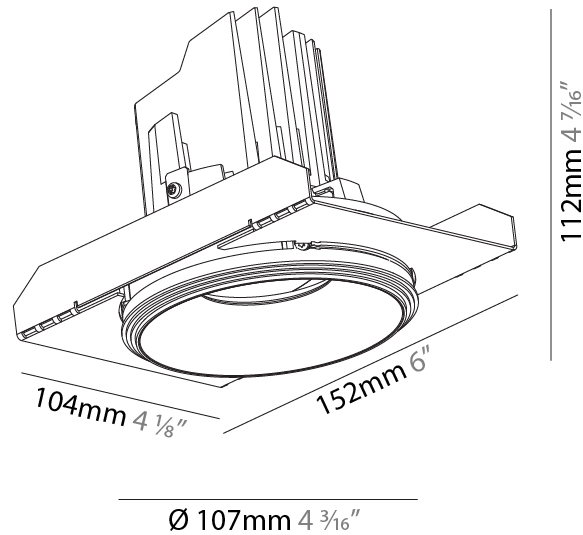

### PHYSICAL

Shape: Round  
 Diameter (mm): 107  
 Diameter (in): 4 3/16  
 Height (mm): 112  
 Height (in): 4 7/16  
 Ceiling Thickness (mm): 10 / 12.5 / 15 / 25  
 Ceiling Thickness (in): 3/8 or 1/2 or 9/16 or 1  
 Min. Recessing Depth (mm): 130  
 Min. Recessing Depth (in): 5 1/8  
 Light Distribution: Adjustable / Downlight  
 Weight (kg): 0.609  
 Weight (lbs): 1.34  
 Fixture Finish: SSR / BKV / CWI / CRY / HAB / UFT / ITA / RUA / FTG / MYG / LOD / PUS / FRO / FUP / KIA / POP / BLS / SPG / MEY / GOH / GUM / CHC / COM / ABZ / JAG / OBR / MOS / ROR  
 Fixture Material: Aluminum Die Cast  
 Cut-out Measurements:  $\square$  111mm / 4 3/8"  
 Upon Request: Unique Ceiling Thickness

### RATINGS AND CERTIFICATIONS

Certified By: Certified for North American Standards  
 IP rating: IP20

111mm 4 3/16"	130mm 5 1/8"	10   12 1/2   15   25mm 3/8"   1/2"   9/16"   1"	10°	355°		
A						

### PHYSICAL

Shape: Round  
 Diameter (mm): 107  
 Diameter (in): 4 3/16  
 Height (mm): 112  
 Height (in): 4 7/16  
 Min. Recessing Depth (mm): 130  
 Min. Recessing Depth (in): 5 1/8  
 Light Distribution: Adjustable / Downlight  
 Weight (kg): 0.46  
 Weight (lbs): 1.01  
 Fixture Finish: [SSR / BKV / CWI / CRY / HAB / UFT / ITA / RUA / FTG / MYG / LOD / PUS / FRO / FUP / KIA / POP / BLS / SPG / MEY / GOH / GUM / CHC / COM / ABZ / JAG / OBR / MOS / ROR](#)  
 Fixture Material: Aluminum Die Cast  
 Cut-out Measurements: 98mm / 3 7/8"